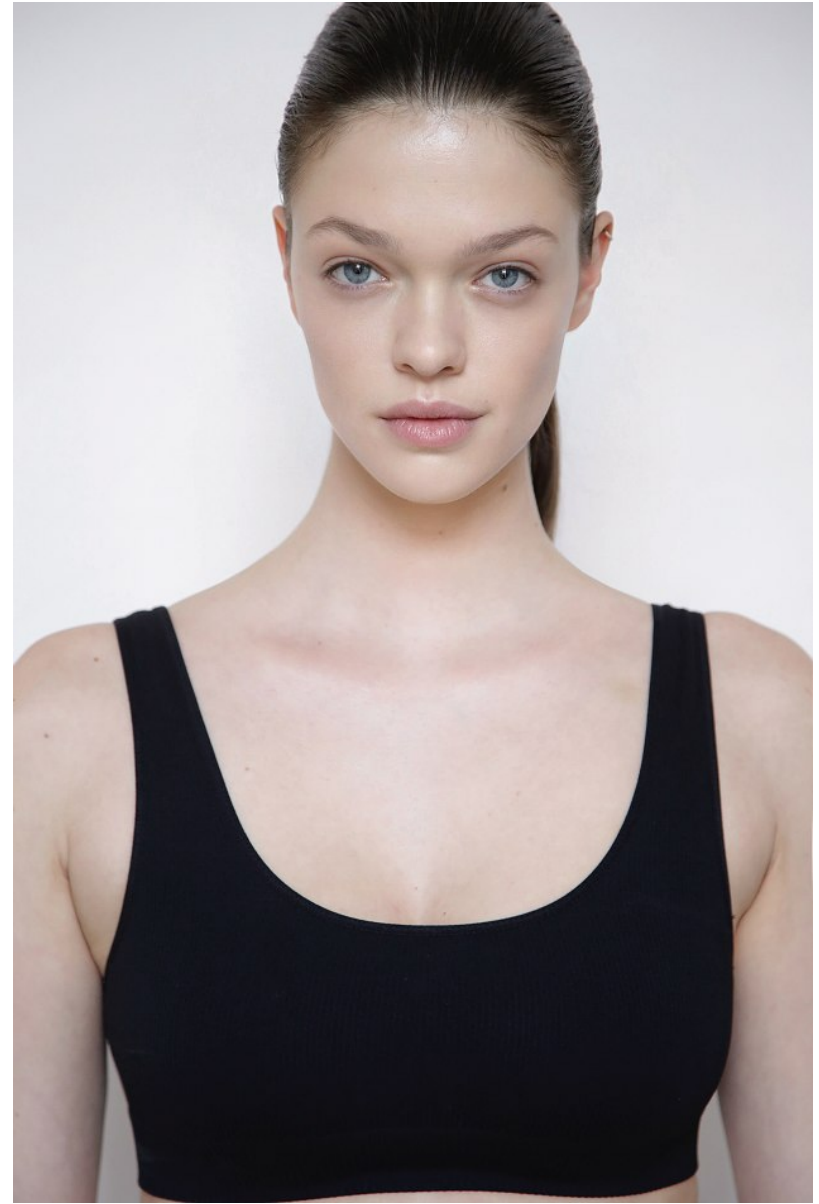

FLASHMODEL

HEIGHT: 1.79 **SHOES:** 39 **BODY SIZE:** 84/62/90 **HAIR:** Light Brown **SIZE:** 36 **EYES:** Blue