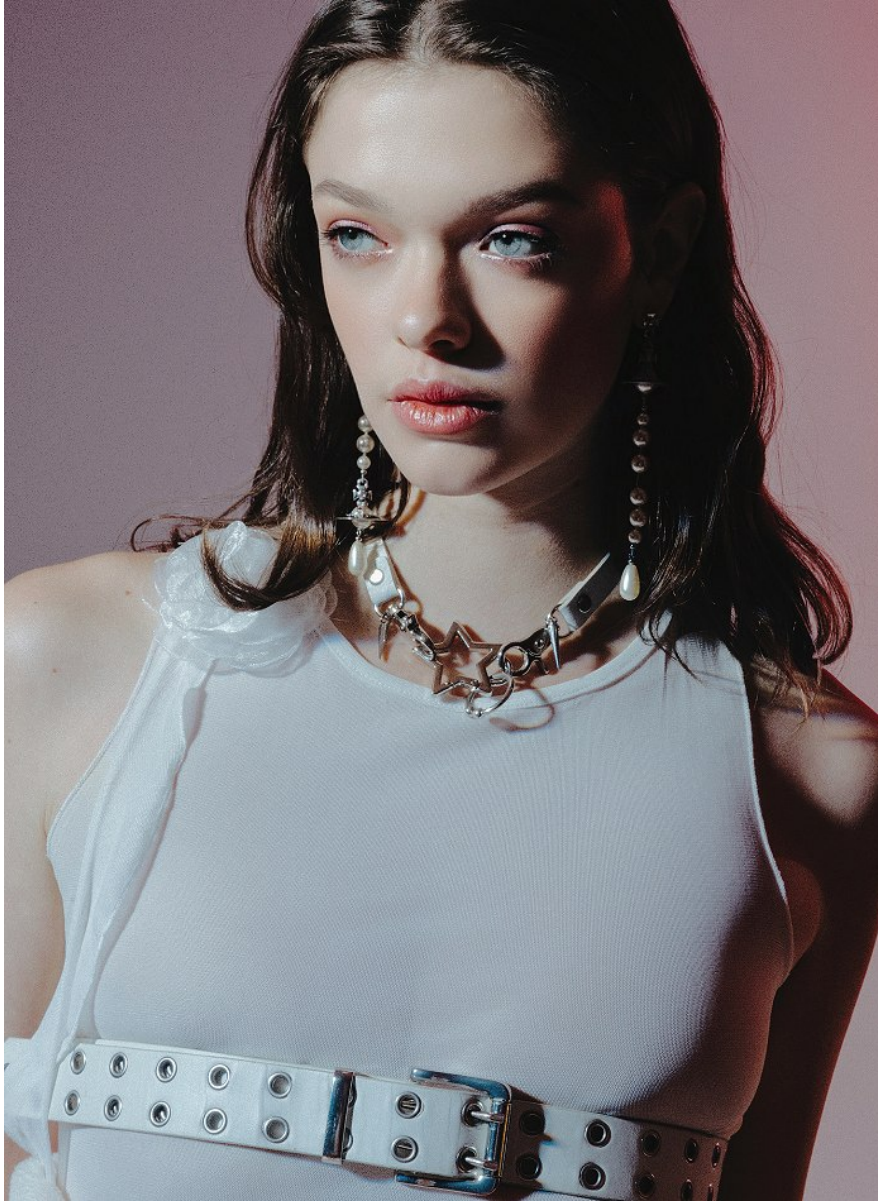

FLASHMODEL

Fanni Csajagi

HEIGHT: 1.79 **SHOES:** 39 **BODY SIZE:** 84/62/90 **HAIR:** Light Brown **SIZE:** 36 **EYES:** Blue

FLASHMODEL

HEIGHT: 1.79 **SHOES:** 39 **BODY SIZE:** 84/62/90 **HAIR:** Light Brown **SIZE:** 36 **EYES:** Blue

FLASHMODEL

HEIGHT: 1.79 SHOES: 39 BODY SIZE: 84/62/90 HAIR: Light Brown SIZE: 36 EYES: Blue

FLASHMODEL

HEIGHT: 1.79 **SHOES:** 39 **BODY SIZE:** 84/62/90 **HAIR:** Light Brown **SIZE:** 36 **EYES:** Blue

FLASHMODEL

HEIGHT: 1.79 **SHOES:** 39 **BODY SIZE:** 84/62/90 **HAIR:** Light Brown **SIZE:** 36 **EYES:** Blue

FLASHMODEL

HEIGHT: 1.79 **SHOES:** 39 **BODY SIZE:** 84/62/90 **HAIR:** Light Brown **SIZE:** 36 **EYES:** Blue