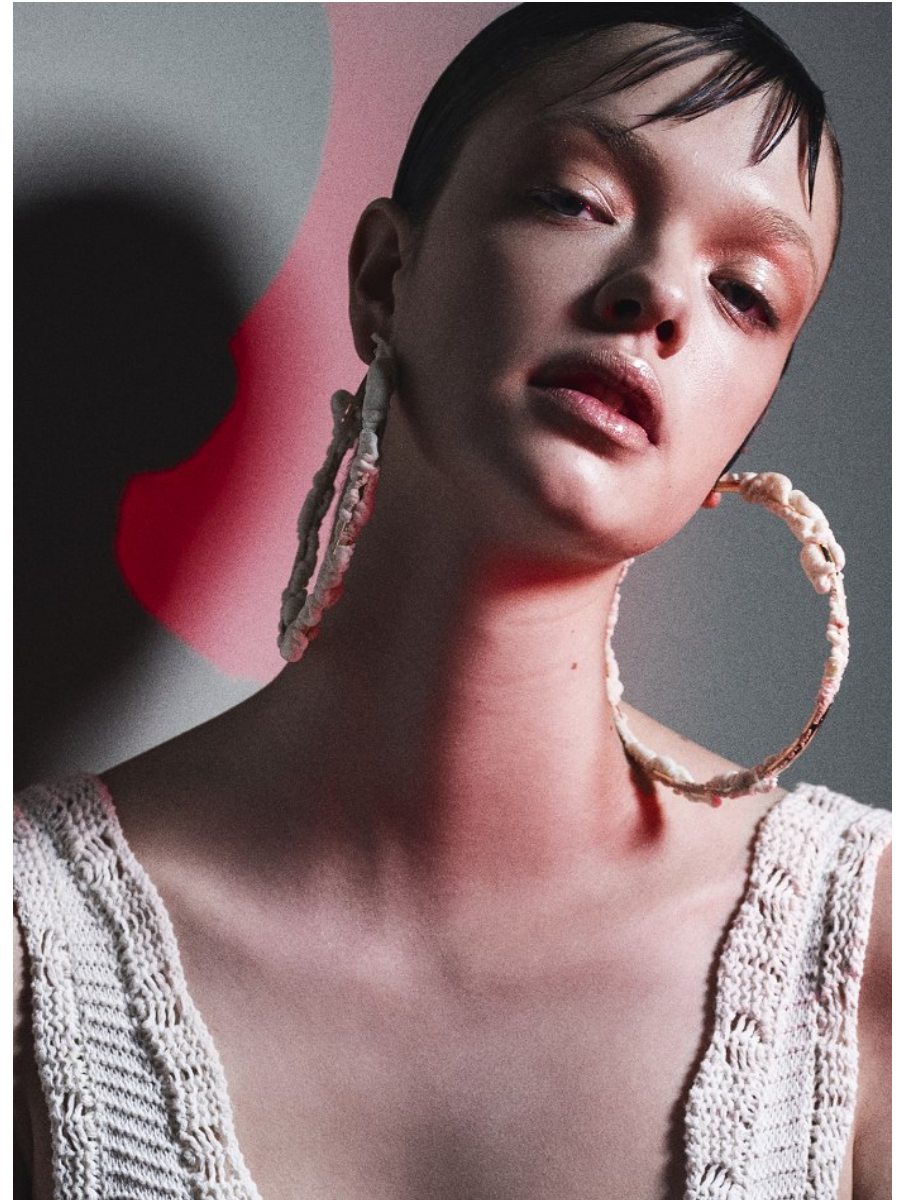

FLASHMODEL

HEIGHT: 1.79 **SHOES:** 39 **BODY SIZE:** 84/62/90 **HAIR:** Light Brown **SIZE:** 36 **EYES:** Blue