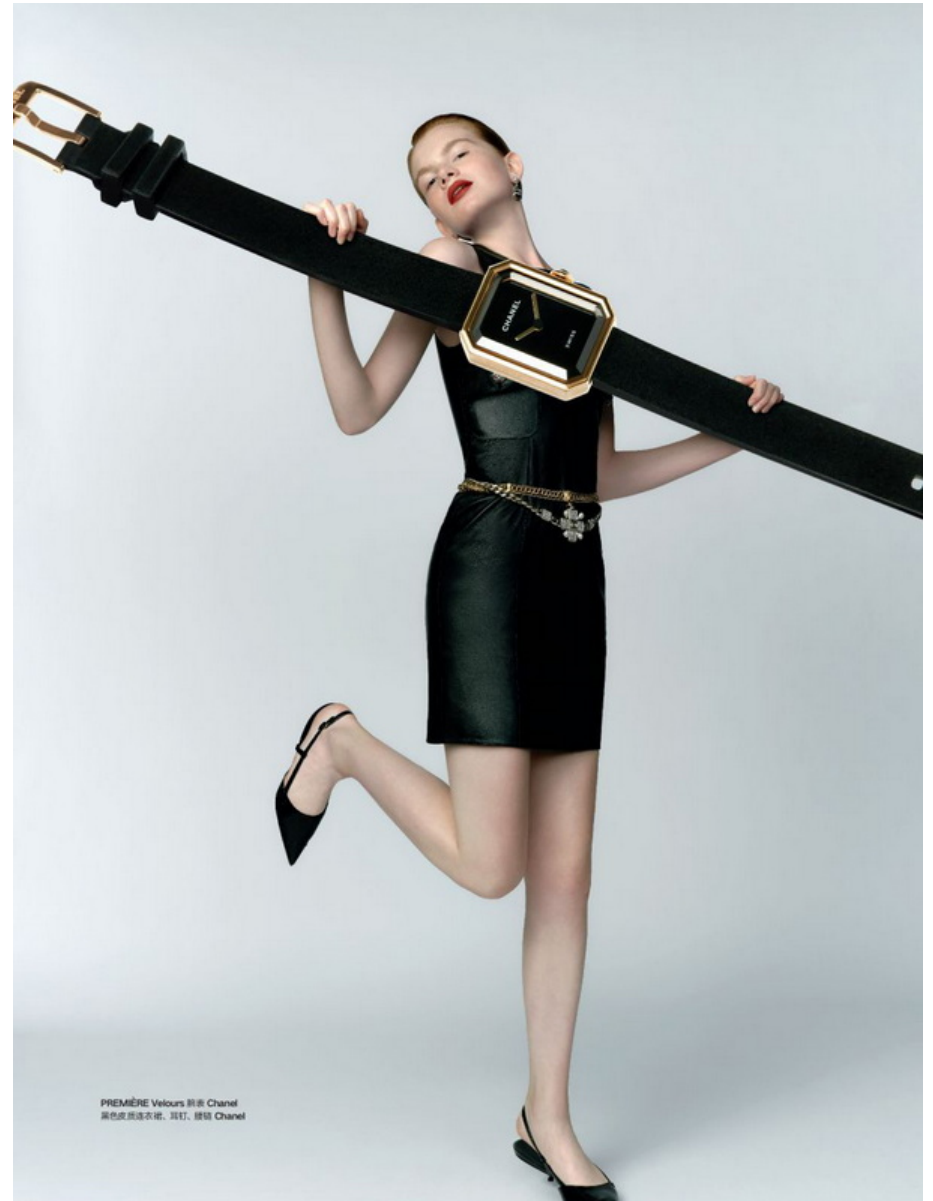

FLASHMODEL

Emilia Stajuda

HEIGHT: 1.80 **SHOES:** 40.5 **BODY SIZE:** 86/61/90 **HAIR:** Red **SIZE:** 36 **EYES:** Green

FLASHMODEL

HEIGHT: 1.80 **SHOES:** 40.5 **BODY SIZE:** 86/61/90 **HAIR:** Red **SIZE:** 36 **EYES:** Green

FLASHMODEL

HEIGHT: 1.80 **SHOES:** 40.5 **BODY SIZE:** 86/61/90 **HAIR:** Red **SIZE:** 36 **EYES:** Green

FLASHMODEL

HEIGHT: 1.80 **SHOES:** 40.5 **BODY SIZE:** 86/61/90 **HAIR:** Red **SIZE:** 36 **EYES:** Green