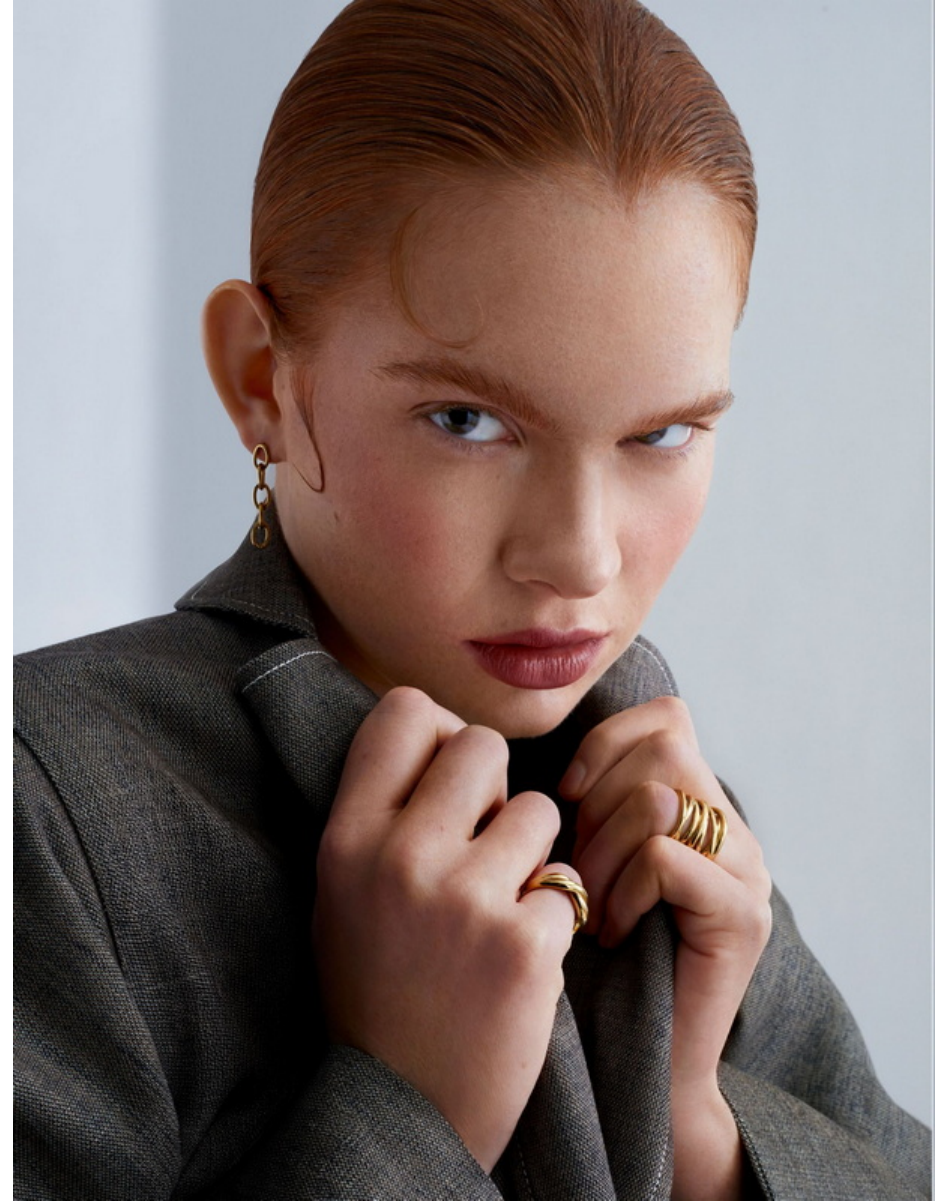

FLASHMODEL

Emilia Stajuda

HEIGHT: 1.80 **SHOES:** 40.5 **BODY SIZE:** 86/61/90 **HAIR:** Red **SIZE:** 36 **EYES:** Green

FLASHMODEL

HEIGHT: 1.80 **SHOES:** 40.5 **BODY SIZE:** 86/61/90 **HAIR:** Red **SIZE:** 36 **EYES:** Green

FLASHMODEL

HEIGHT: 1.80 **SHOES:** 40.5 **BODY SIZE:** 86/61/90 **HAIR:** Red **SIZE:** 36 **EYES:** Green

FLASHMODEL

HEIGHT: 1.80 SHOES: 40.5 BODY SIZE: 86/61/90 HAIR: Red SIZE: 36 EYES: Green

FLASHMODEL

HEIGHT: 1.80 **SHOES:** 40.5 **BODY SIZE:** 86/61/90 **HAIR:** Red **SIZE:** 36 **EYES:** Green

FLASHMODEL

HEIGHT: 1.80 **SHOES:** 40.5 **BODY SIZE:** 86/61/90 **HAIR:** Red **SIZE:** 36 **EYES:** Green