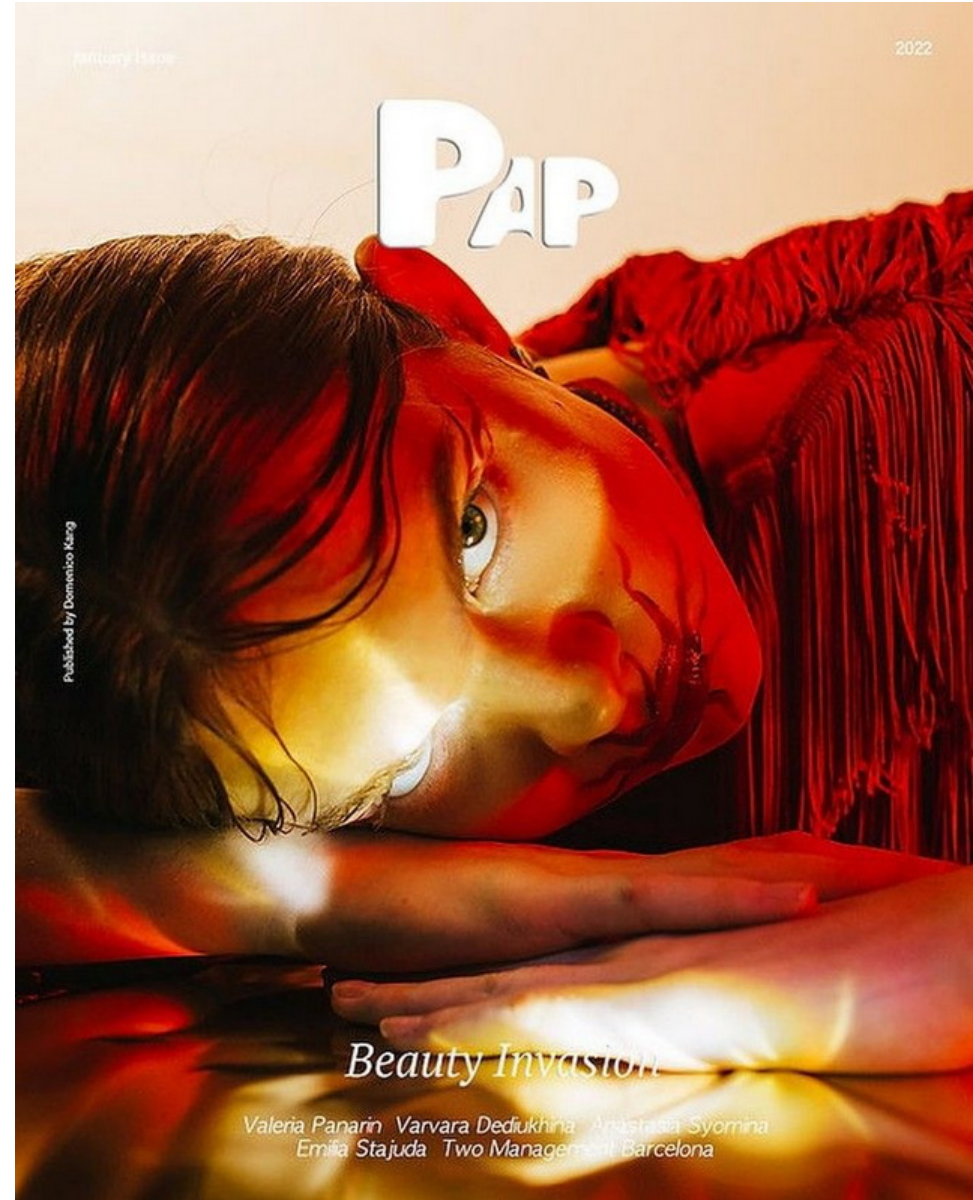

FLASHMODEL

HEIGHT: 1.80 **SHOES:** 40.5 **BODY SIZE:** 86/61/90 **HAIR:** Red **SIZE:** 36 **EYES:** Green