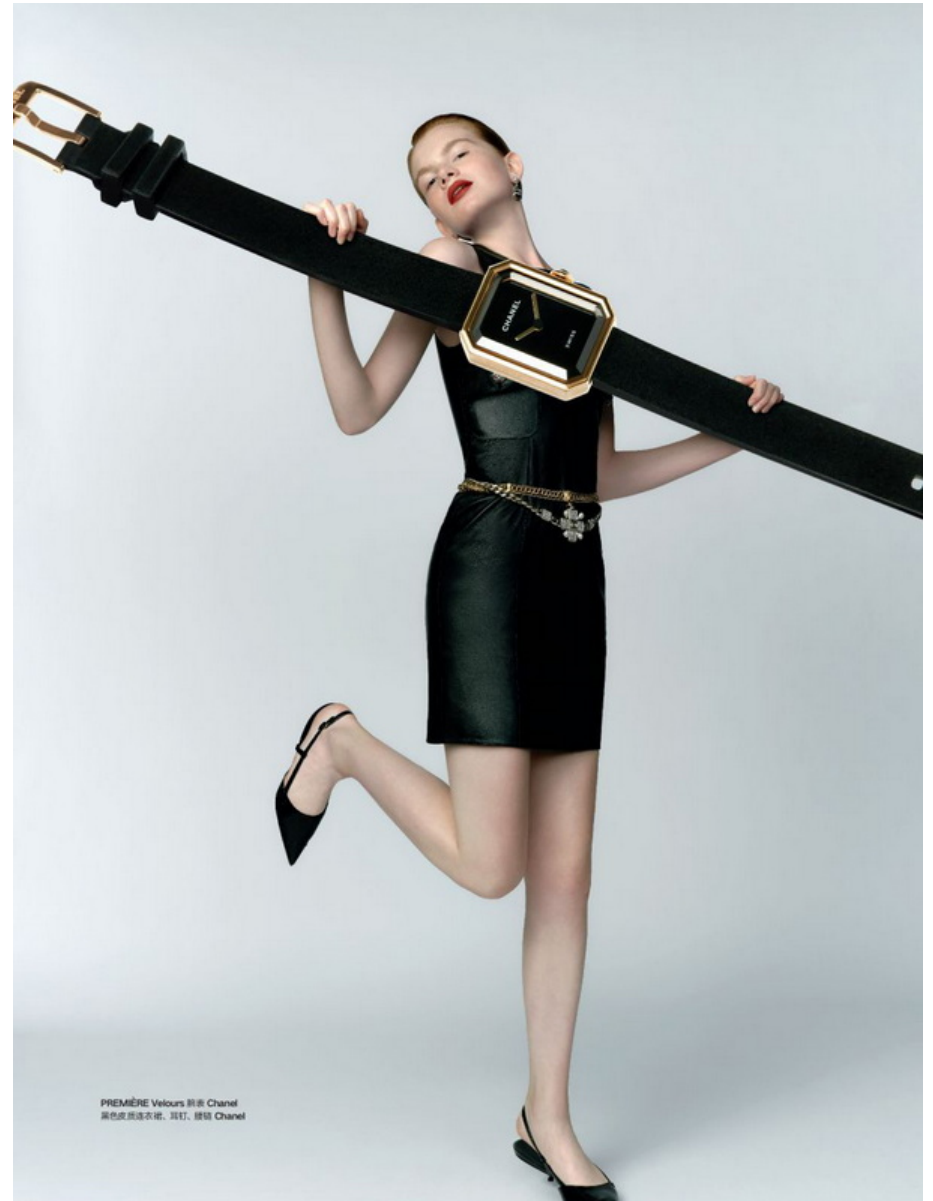

FLASHMODEL

Emilia Stajuda

HEIGHT: 1.80 **SHOES:** 40.5 **BODY SIZE:** 86/61/90 **HAIR:** Red **SIZE:** 36 **EYES:** Green

FLASHMODEL

HEIGHT: 1.80 **SHOES:** 40.5 **BODY SIZE:** 86/61/90 **HAIR:** Red **SIZE:** 36 **EYES:** Green

FLASHMODEL

HEIGHT: 1.80 **SHOES:** 40.5 **BODY SIZE:** 86/61/90 **HAIR:** Red **SIZE:** 36 **EYES:** Green

FLASHMODEL

HEIGHT: 1.80 SHOES: 40.5 BODY SIZE: 86/61/90 HAIR: Red SIZE: 36 EYES: Green

FLASHMODEL

HEIGHT: 1.80 **SHOES:** 40.5 **BODY SIZE:** 86/61/90 **HAIR:** Red **SIZE:** 36 **EYES:** Green

FLASHMODEL

HEIGHT: 1.80 **SHOES:** 40.5 **BODY SIZE:** 86/61/90 **HAIR:** Red **SIZE:** 36 **EYES:** Green

FLASHMODEL

HEIGHT: 1.80 **SHOES:** 40.5 **BODY SIZE:** 86/61/90 **HAIR:** Red **SIZE:** 36 **EYES:** Green

FLASHMODEL

HEIGHT: 1.80 **SHOES:** 40.5 **BODY SIZE:** 86/61/90 **HAIR:** Red **SIZE:** 36 **EYES:** Green