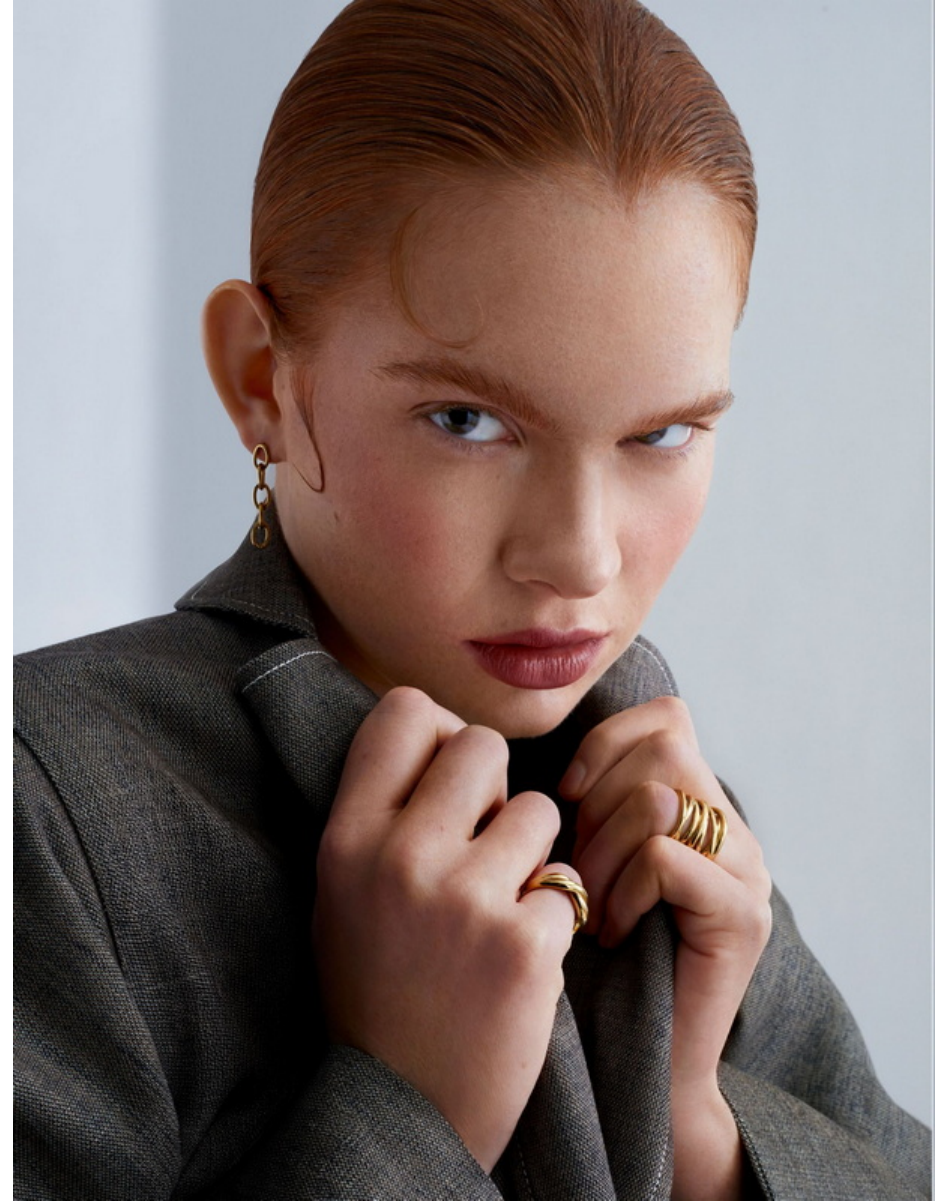

FLASHMODEL

Emilia Stajuda

HEIGHT: 1.80 **SHOES:** 40.5 **BODY SIZE:** 86/61/90 **HAIR:** Red **SIZE:** 36 **EYES:** Green

FLASHMODEL

HEIGHT: 1.80 **SHOES:** 40.5 **BODY SIZE:** 86/61/90 **HAIR:** Red **SIZE:** 36 **EYES:** Green

FLASHMODEL

HEIGHT: 1.80 **SHOES:** 40.5 **BODY SIZE:** 86/61/90 **HAIR:** Red **SIZE:** 36 **EYES:** Green

FLASHMODEL

HEIGHT: 1.80 **SHOES:** 40.5 **BODY SIZE:** 86/61/90 **HAIR:** Red **SIZE:** 36 **EYES:** Green