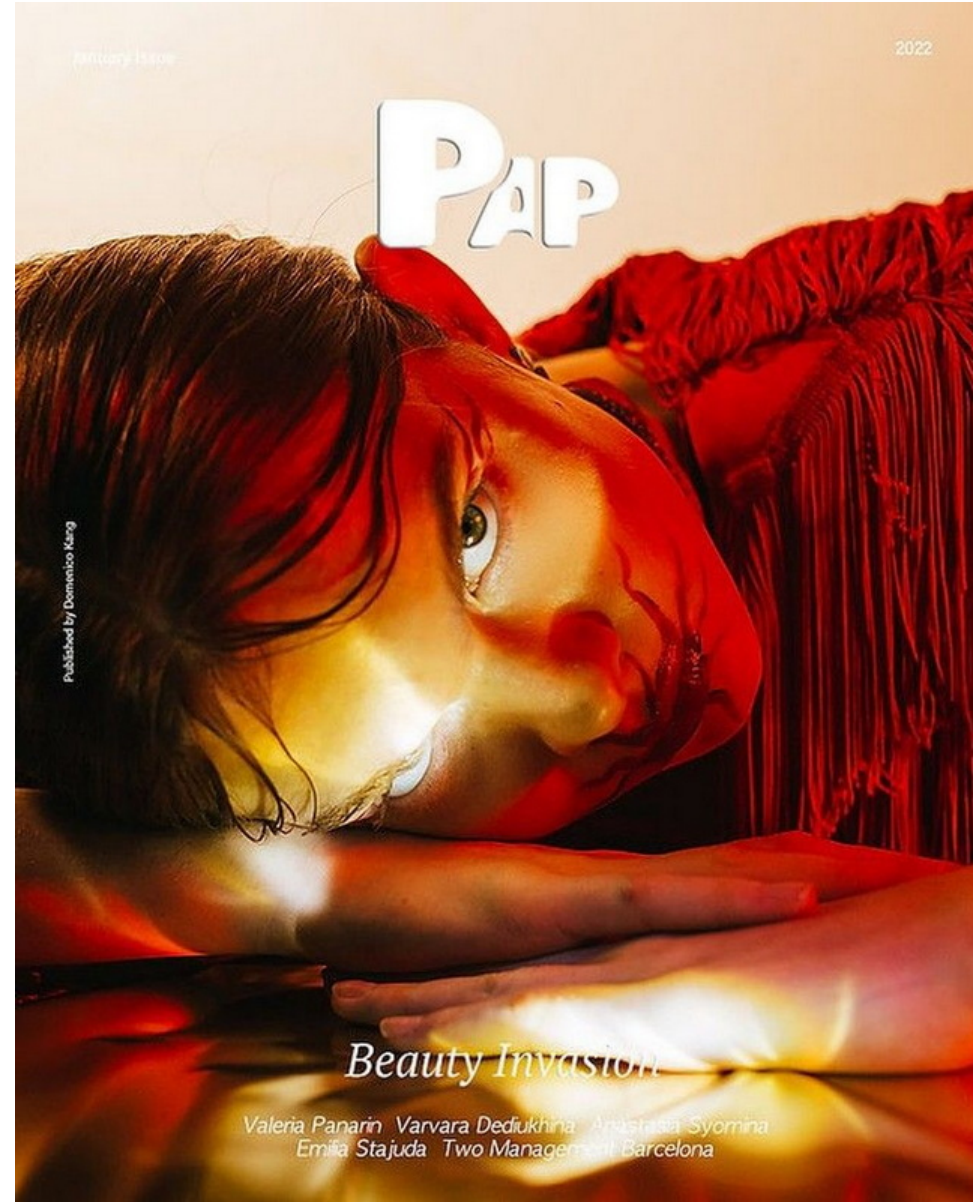

FLASHMODEL

HEIGHT: 1.80 **SHOES:** 40.5 **BODY SIZE:** 86/61/90 **HAIR:** Red **SIZE:** 36 **EYES:** Green